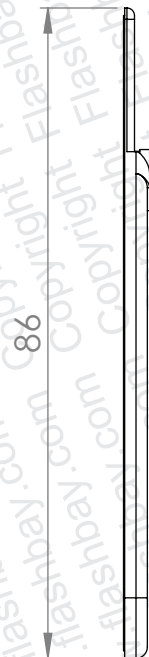

PRODUCT
Slim

CODE
SS

DIMENSIONS
mm

3.30

56.50